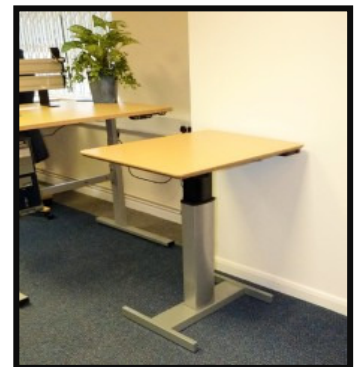

Easy Laptop Desk

- Easy to transport
- Best suited for laptops and tablets
- Specially designed for bed or sofa use.
- Takes the weight of the laptop and heat off your legs.

Prices start from £99.99